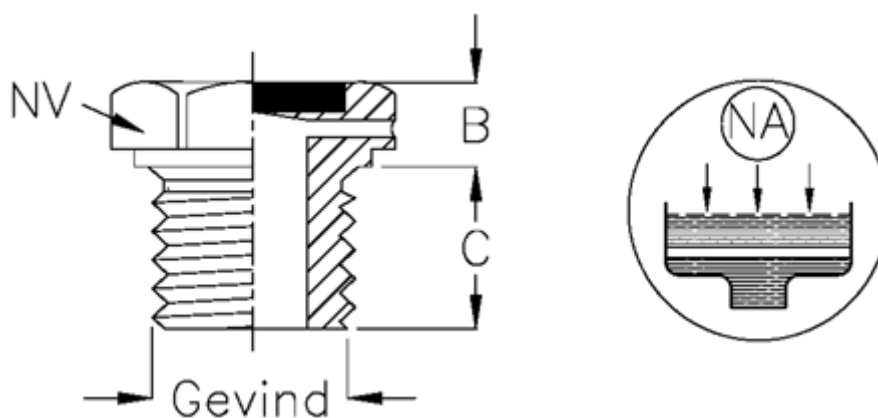

Article number: 21340481A

Description: Filling plug with breather
Type 34A M14x1,5 ET.A (filling red)

Measures

B	= 6
C	= 8
NV	= 17
Thread	= M14x1,5